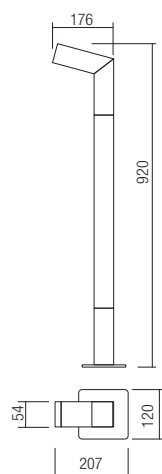

BOLLARD • STÂLPIȘOR

Code Finishing

90512 ■ Dark Grey

LED type	Input voltage	Power	CCT	Luminous Flux Source/system	CRI
SMD 2835 LED, 48 pcs	100-240V, 50/60Hz	10W	3000K	1131/650 lm	80