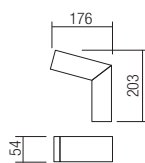

Code Finishing

90510 ■ Dark Grey

LED type	Input voltage	Power	CCT	Luminous Flux Source/system	CRI
SMD 2835 LED, 48 pcs	100-240V, 50/60Hz	10W	3000K	1131/650 lm	80

BOLLARD • STÂLPIȘOR

Code Finishing

90512 ■ Dark Grey