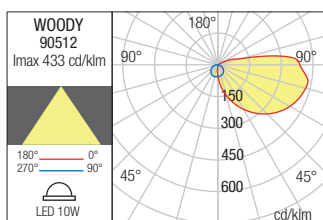

BOLLARD • STÂLPIȘOR

Code Finishing

90512 ■ Dark Grey

LED type	Input voltage	Power	CCT	Luminous Flux Source/system	CRI
SMD 2835 LED, 48 pcs	100-240V, 50/60Hz	10W	3000K	1131/650 lm	80