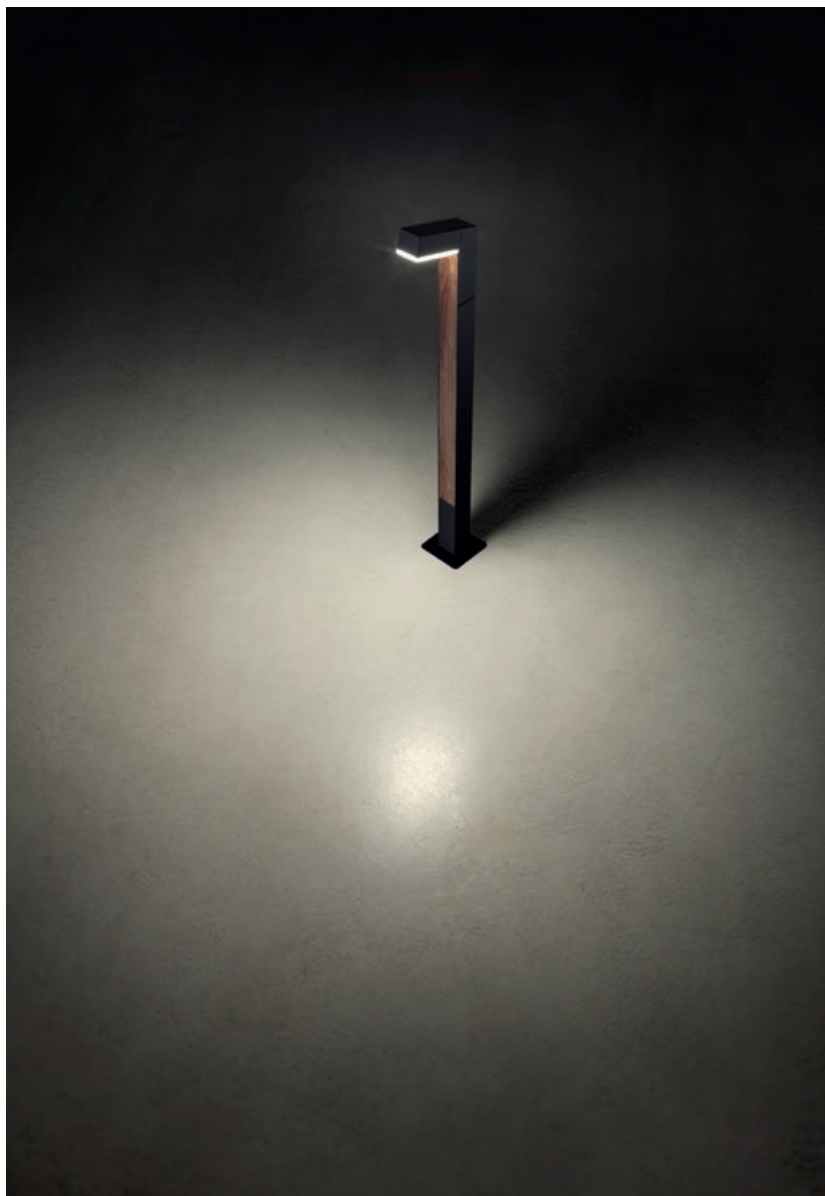

BOLLARD • STÂLPIȘOR

Code Finishing

90512 ■ Dark Grey

LED type	Input voltage	Power	CCT	Luminous Flux Source/system	CRI
SMD 2835 LED, 48 pcs	100-240V, 50/60Hz	10W	3000K	1131/650 lm	80