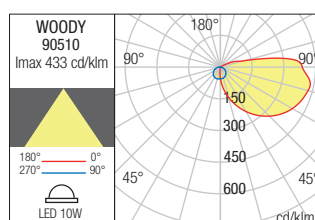

Code Finishing

90510 ■ Dark Grey

LED type	Input voltage	Power	CCT	Luminous Flux Source/system	CRI
SMD 2835 LED, 48 pcs	100-240V, 50/60Hz	10W	3000K	1131/650 lm	80

BOLLARD • STÂLPIȘOR

Code Finishing

90512 ■ Dark Grey